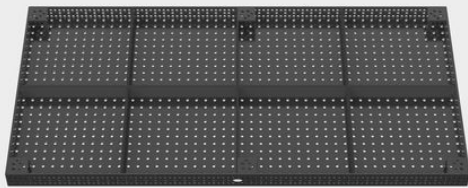

Plasma nitrided version:

- Protection against rust / scratches / weld spatter adhesion
- more corrosion-resistant / higher load capacity

Equipment:

- 16 hole pattern / dimensions 2400 x 1200 x 100 mm
- Extreme plasma nitrided version with scale
- incl. 6x base equipment

Machine attributes

table length:	2400 mm
table width:	1200 mm
table height (lateral area):	100 mm
weight:	499 kg

Machine images

© A + B Werkzeuge Maschinen Handels GmbH

siegmund