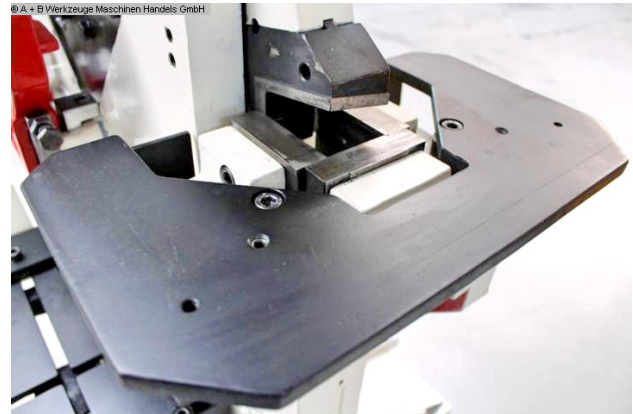

Rottweg 17 • D 48683 Ahaus
Tel. (0 25 61) 93 84-0
Fax (0 25 61) 93 84 36
Internet: www.ab-maschinen.de
E-Mail: info@ab-maschinen.de

Schweißtechnik
Lagereinrichtungen
Industriebedarf
Werksvertretungen
Gebrauchtmaschinen