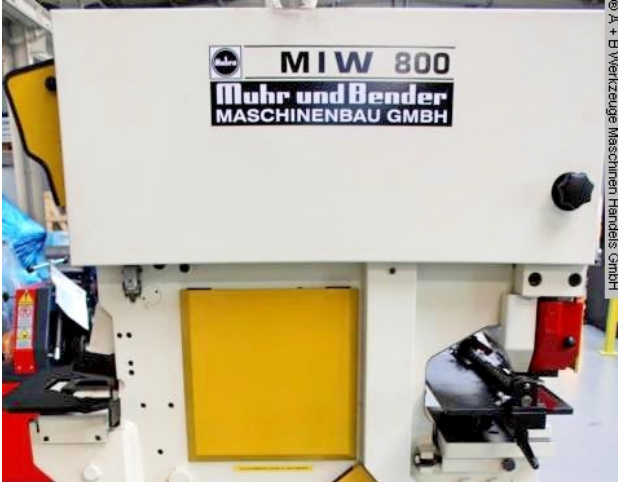

© A + B Werkzeuge Maschinen Handels GmbH