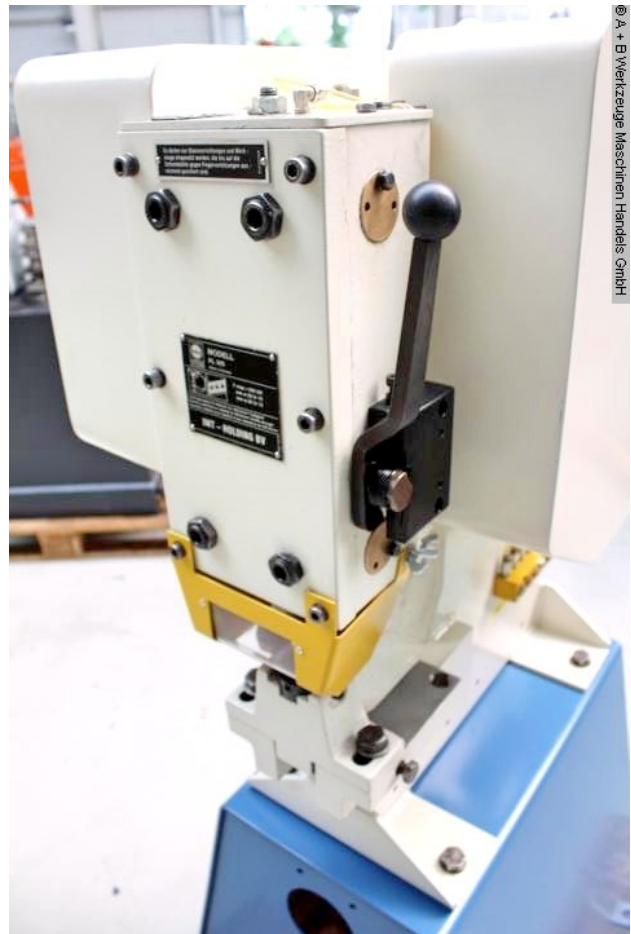

Machine attributes

pressure:	35,0 t
punching cross-cut in cmm:	28,0 in 10,0 mm
stroke:	72 p./min mm
throat:	203 mm
stroke - stepless adjustable:	24 mm
punching cross-cut in cmm:	23,0 in 12,0 mm
total power requirement:	1,5 kW
weight of the machine ca.:	330 kg.
range L-W-H:	750 x 350 x 1500 mm

Machine images