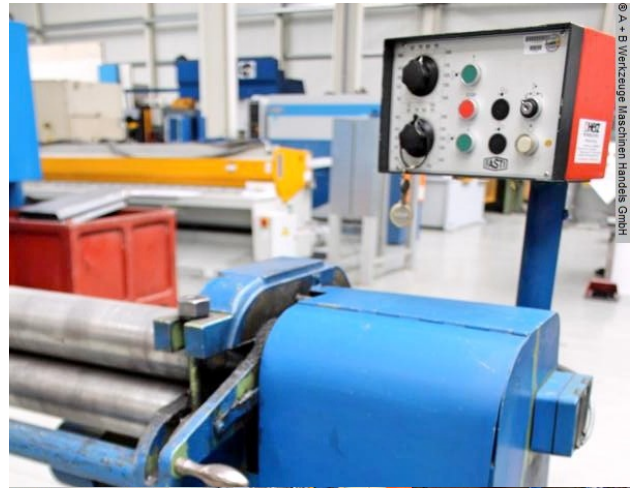

Rottweg 17 • D 48683 Ahaus
Tel. (0 25 61) 93 84-0
Fax (0 25 61) 93 84 36
Internet: www.ab-maschinen.de
E-Mail: info@ab-maschinen.de

Schweißtechnik
Lagereinrichtungen
Industriebedarf
Werkvertretungen
Gebrauchtmaschinen