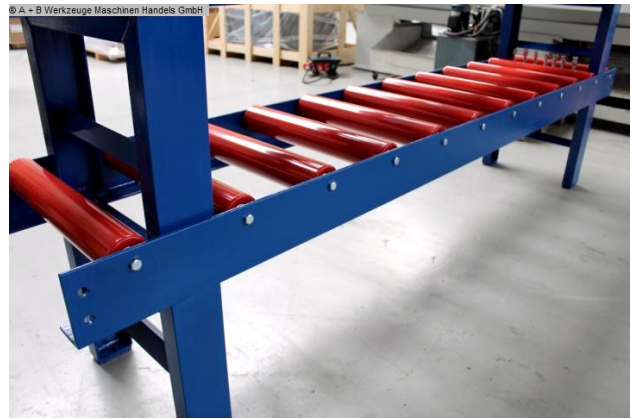

Machine attributes

length: 3.000 mm
height: ca. 660 - 815 mm mm
width: 600 mm

Machine images