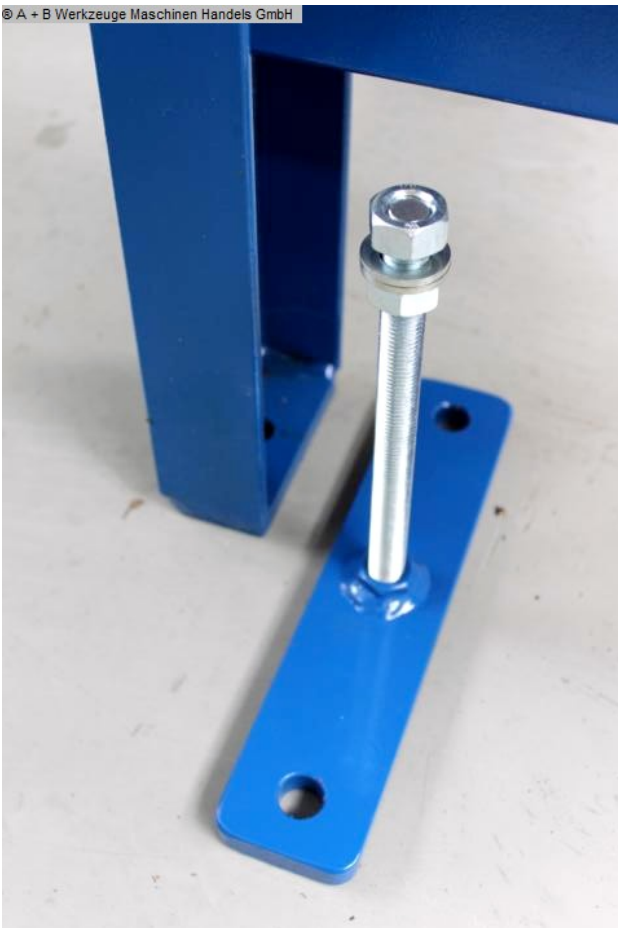

FALKEN RB 2000x600 - Zufuhr (1008-8801030)

Control type
konventionell

Machine no.
1008-8801030

Make
FALKEN

Location
Ahaus

Furnishing :

- stable construction
- high load-stable stability
- Height-adjustable feet

techn. Details:

- Track length: 2,000 mm
- Roll width: 600 mm
- Height: approx. 660-815 mm
- Distance between the rollers: approx. 160 mm
- Height adjustable: yes
- Number of rolls: 8 pieces
- Roll diameter Ø 90 mm
- color blue / red

Machine attributes

length: 2.000 mm
height: ca. 660 - 815 mm
width: 600 mm

Machine images

Rottweg 17 • D 48683 Ahaus
Tel. (0 25 61) 93 84-0
Fax (0 25 61) 93 84 36
Internet: www.ab-maschinen.de
E-Mail: info@ab-maschinen.de