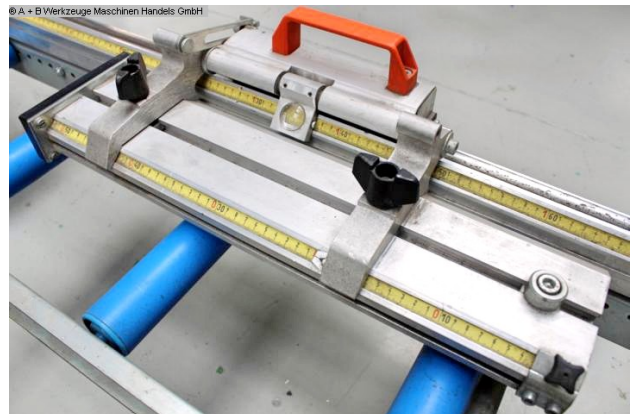

© A + B Werkzeuge Maschinen Handels GmbH