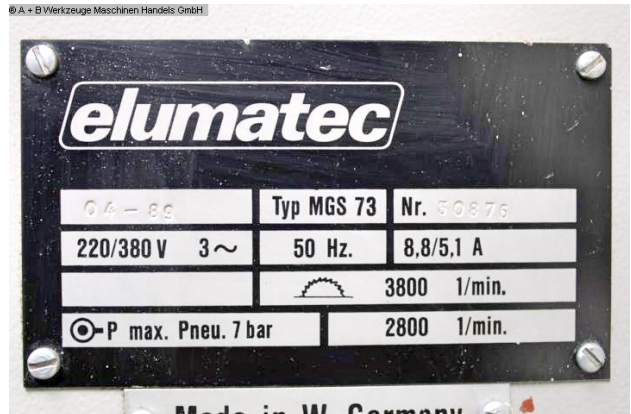

- Versatile use for aluminum and plastic profiles
- Swivel range 0 ° -45 ° to the left and right continuously
- Locking points at 15 °, 30 ° and 45 °
- stable, polished, continuous support table
- with a precisely mounted rotary table
- Wear-free and quiet multi-V-belt drive
- saw blade
- Hydropneumatic saw feed
- 2-hand operation
- Machine with underframe
- Pneumatic profile clamping device (2x horizontal, 1x vertical)

* Special accessories included:

- 1x ELUMATEC feed roller conveyor
- 1x ELUMATEC discharge roller conveyor 5,000 mm, with stop% magnifying glass

Machine attributes

saw blade diameter:	380 mm
cutting diameter:	120 mm
capacity 90 degrees: square:	90 x 90 mm
capacity 45 degrees: round:	110 mm
capacity 45 degrees: square:	80 x 80 mm
turning speeds:	2.800 U/min
voltage:	400 V
compressed air:	7,0 bar
total power requirement:	3,0 kW
weight:	220 kg
range L-W-H:	850 x 900 x 1450 mm

© A + B Werkzeuge Maschinen Handels GmbH

© A + B Werkzeuge Maschinen Handels GmbH

© A + B Werkzeuge Maschinen Handels GmbH

© A + B Werkzeuge Maschinen Handels GmbH

elumatec			
04-89	Typ MGS 73	Nr. 50876	
220/380 V 3~	50 Hz.	8,8/5,1 A	
		3800 1/min.	
 P max. Pneu. 7 bar		2800 1/min.	
Made in W. Germany			