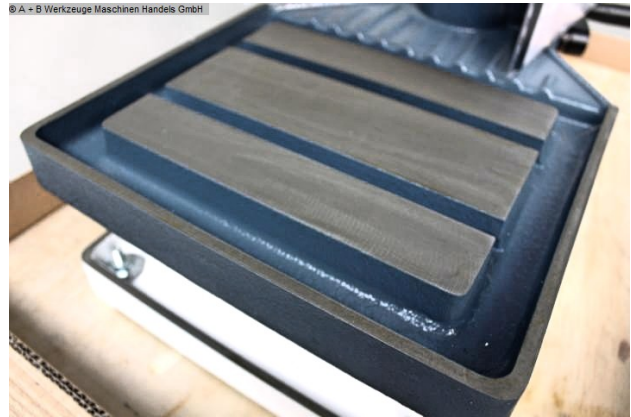

Rottweg 17 • D 48683 Ahaus
Tel. (0 25 61) 93 84-0
Fax (0 25 61) 93 84 36
Internet: www.ab-maschinen.de
E-Mail: info@ab-maschinen.de

Schweißtechnik
Lagereinrichtungen
Industriebedarf
Werkvertretungen
Gebrauchsmaschinen