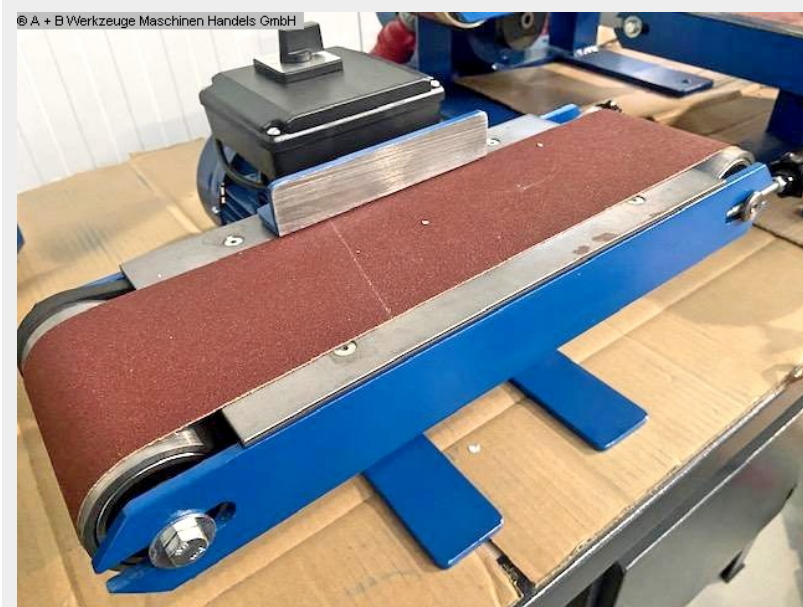

A+B Mod. ACO-1, 220 Volt (1008-8231111)

Control type
konventionell

Machine no.
1008-8231111

Make
A+B

Location
Ahaus

** MADE IN GERMANY **

Furnishing :

- robust electric motor belt sander
- strong drive motor
- including sanding belt
- including workpiece stop
- manually adjustable deflection pulley
- Machine base
- Connection cable + plug
- Instruction manual in German

Machine attributes

width of the strips:	100 mm
band length:	920 mm
band speed:	7.0 m/sec
loading area:	300 x 150 mm
motor:	0.44 KW
motor:	220 Volt
range L-W-H:	470 x 370 x 210 mm

Machine images

Rottweg 17 • D 48683 Ahaus
Tel. (0 25 61) 93 84-0
Fax (0 25 61) 93 84 36
Internet: www.ab-maschinen.de
E-Mail: info@ab-maschinen.de